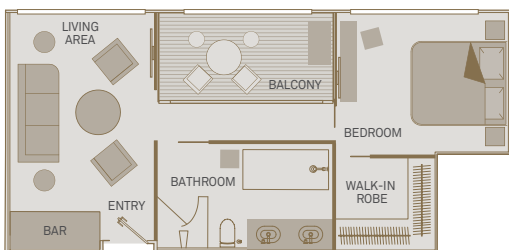

Suite Categories

Diamond Deck		Sapphire Deck	
RP	Royal Panorama Suite	C	Balcony Suite
A	Balcony Suite	BA	Balcony Suite
PA	Balcony Suite	BS	Single Balcony Suite
PP	Balcony Suite	BB	Balcony Suite
PD	Deluxe Balcony Suite	BD	Deluxe Balcony Suite
RR	Royal Balcony Suite	BJ	Junior Balcony Suite
RO	Royal Owner's Suite	B1J	Junior Balcony Suite
RJ	Junior Balcony Suite	Jewel Deck	
		E	Standard Suite
		D	Standard Suite

Standard Suite

15m²/160ft²

E D

Private Balcony Suite

19m²/205ft²

Including Scenic Sun Lounge

A PA PP C BA BB

Private Deluxe Balcony Suite

21m²/225ft²

Including Scenic Sun Lounge

PD BD

Royal Owner's Suite

48m²/520ft²

One bedroom suite including Scenic Sun Lounge

RO

Royal Balcony Suite

33m²/360ft²

Including Scenic Sun Lounge

RR

Royal Panorama Suite

44m²/475ft²

Including Scenic Sun Lounge

RP

Junior Suite