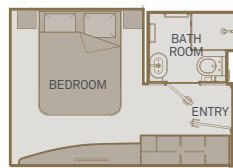

Scenic Jasper, Opal & Amber

Rebuilt 2019 | Built 2015/2016 | Length 135 metres (443 feet) | Passengers 165 | Cabins 83 | Crew 55 | Gross tonnage 2,721

Sun Deck

Diamond Deck

Sapphire Deck

Jewel Deck

Deck Plan

Standard Suite

15m²/160ft²

E D

Private Balcony Suite

19m²/205ft²

Including Scenic Sun Lounge

A PA PP C BA BB

Private Deluxe Balcony Suite