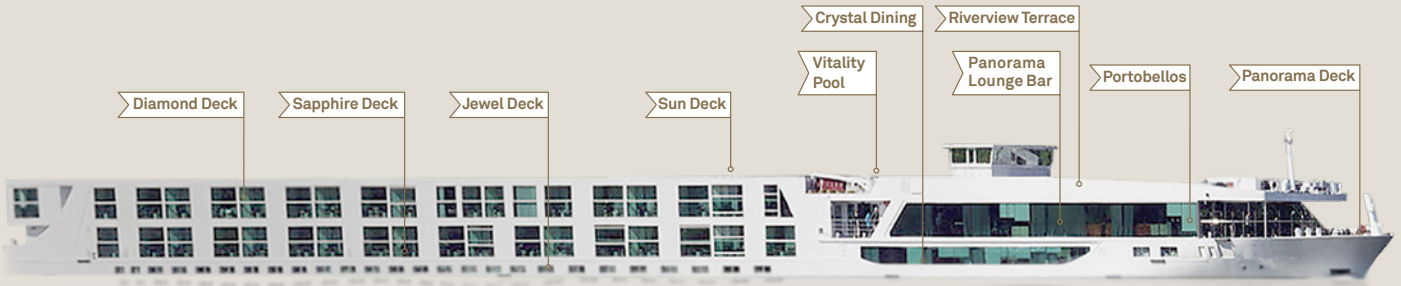

Scenic Jasper, Opal & Amber

Rebuilt 2019 | Built 2015/2016 | Length 135 metres (443 feet) | Passengers 165 | Cabins 83 | Crew 55 | Gross tonnage 2,721

Sun Deck

Diamond Deck

Sapphire Deck

Jewel Deck

Deck Plan

- 1 Riverview Terrace
- 2 Wheelhouse
- 3 Sun Deck
- 4 Walking Track
- 5 Panorama Deck
- 6 Portobellos Restaurant
- 7 River Café
- 8 Lounge & Bar
- 9 Gift Shop
- 10 Reception
- 11 Elevator
- 12 Crystal Dining
- 13 Table La Rive
- 14 Galley
- 15 Wellness Area
- 16 Fitness Centre
- 17 Vitality Pool
- 18 Salt Therapy Lounge

Suite Categories

Diamond Deck		Sapphire Deck	
RP	Royal Panorama Suite	C	Balcony Suite
A	Balcony Suite	BA	Balcony Suite
PA	Balcony Suite	BS	Single Balcony Suite
PP	Balcony Suite	BB	Balcony Suite
PD	Deluxe Balcony Suite	BD	Deluxe Balcony Suite
RR	Royal Balcony Suite	BJ	Junior Balcony Suite
RO	Royal Owner's Suite	B1J	Junior Balcony Suite
RJ	Junior Balcony Suite	Jewel Deck	
		E	Standard Suite
		D	Standard Suite