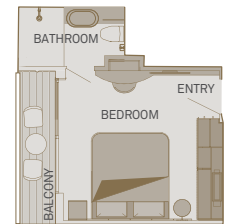

Suite Categories

Diamond Deck		Sapphire Deck	
RP	Royal Panorama Suite	C	Balcony Suite
A	Balcony Suite	BA	Balcony Suite
PA	Balcony Suite	BS	Single Balcony Suite
PP	Balcony Suite	BB	Balcony Suite
PD	Deluxe Balcony Suite	BD	Deluxe Balcony Suite
RR	Royal Balcony Suite	BJ	Junior Balcony Suite
RO	Royal Owner's Suite	B1J	Junior Balcony Suite
RJ	Junior Balcony Suite	Jewel Deck	
		E	Standard Suite
		D	Standard Suite

Standard Suite

15m²/160ft²

E D

Private Balcony Suite

19m²/205ft²

Including Scenic Sun Lounge

A PA PP C BA BB

Private Deluxe Balcony Suite

21m²/225ft²

Including Scenic Sun Lounge

PD BD

Royal Owner's Suite

48m²/520ft²

One bedroom suite including Scenic Sun Lounge

RO

Royal Balcony Suite