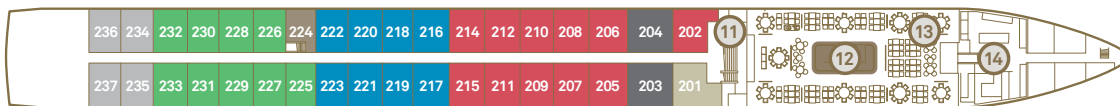

Scenic Jasper, Opal & Amber

Rebuilt 2019 | Built 2015/2016 | Length 135 metres (443 feet) | Passengers 165 | Cabins 83 | Crew 55 | Gross tonnage 2,721

Sun Deck

Diamond Deck

Sapphire Deck

Jewel Deck

Deck Plan

- 1 Riverview Terrace
- 2 Wheelhouse
- 3 Sun Deck
- 4 Walking Track
- 5 Panorama Deck
- 6 Portobellos Restaurant
- 7 River Café
- 8 Lounge & Bar
- 9 Gift Shop
- 10 Reception
- 11 Elevator
- 12 Crystal Dining
- 13 Table La Rive
- 14 Galley
- 15 Wellness Area
- 16 Fitness Centre
- 17 Vitality Pool
- 18 Salt Therapy Lounge

Suite Categories

Diamond Deck		Sapphire Deck	
RP	Royal Panorama Suite	C	Balcony Suite
A	Balcony Suite	BA	Balcony Suite
PA	Balcony Suite	BS	Single Balcony Suite
PP	Balcony Suite	BB	Balcony Suite
PD	Deluxe Balcony Suite	BD	Deluxe Balcony Suite
RR	Royal Balcony Suite	BJ	Junior Balcony Suite
RO	Royal Owner's Suite	B1J	Junior Balcony Suite
RJ	Junior Balcony Suite	Jewel Deck	
		E	Standard Suite
		D	Standard Suite