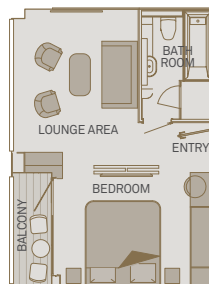

Standard Suite

15m²/160ft²

E D

Private Balcony Suite

19m²/205ft²

Including Scenic Sun Lounge

A PA PP C BA BB

Private Deluxe Balcony Suite

21m²/225ft²

Including Scenic Sun Lounge

PD BD

Royal Owner's Suite

48m²/520ft²

One bedroom suite including Scenic Sun Lounge

RO

Royal Balcony Suite

33m²/360ft²

Including Scenic Sun Lounge

RR

Royal Panorama Suite

44m²/475ft²

Including Scenic Sun Lounge

RP

Junior Suite

23m²/250ft²

Including Scenic Sun Lounge

BJ

The deckplan and cabin layout images are an indication only and may vary.