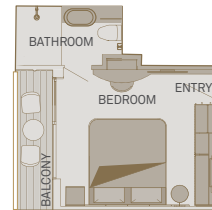

Suite Categories

Diamond Deck		Sapphire Deck	
RP	Royal Panorama Suite	C	Balcony Suite
A	Balcony Suite	BA	Balcony Suite
PA	Balcony Suite	BS	Single Balcony Suite
PP	Balcony Suite	BB	Balcony Suite
PD	Deluxe Balcony Suite	BD	Deluxe Balcony Suite
RR	Royal Balcony Suite	BJ	Junior Balcony Suite
RO	Royal Owner's Suite	B1J	Junior Balcony Suite
RJ	Junior Balcony Suite	Jewel Deck	
		E	Standard Suite
		D	Standard Suite

Standard Suite

15m²/160ft²

E D

Private Balcony Suite

19m²/205ft²

Including Scenic Sun Lounge

A PA PP C BA BB

Private Deluxe Balcony Suite

21m²/225ft²

Including Scenic Sun Lounge

PD BD

Royal Owner's Suite

48m²/520ft²

One bedroom suite including Scenic Sun Lounge

RO

Royal Balcony Suite