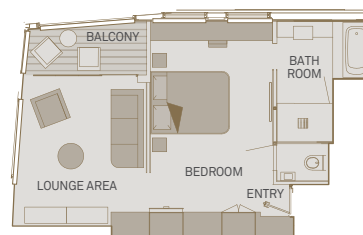

Standard Suite

15m²/160ft²

E D

Private Balcony Suite

19m²/205ft²

Including Scenic Sun Lounge

A PA PP C BA BB

Private Deluxe Balcony Suite

21m²/225ft²

Including Scenic Sun Lounge

PD BD

Royal Owner's Suite

48m²/520ft²

One bedroom suite including Scenic Sun Lounge

RO

Royal Balcony Suite

33m²/360ft²

Including Scenic Sun Lounge

RR

Royal Panorama Suite

44m²/475ft²

Including Scenic Sun Lounge

RP

Junior Suite

23m²/250ft²

Including Scenic Sun Lounge

BJ

The deckplan and cabin layout images are an indication only and may vary.