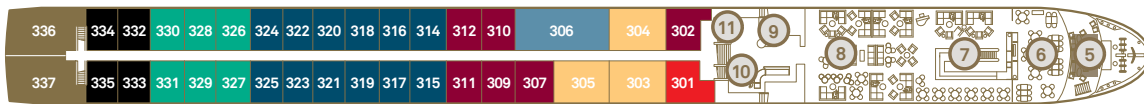

Scenic Jasper, Opal & Amber

Rebuilt 2019 | Built 2015/2016 | Length 135 metres (443 feet) | Passengers 165 | Cabins 83 | Crew 55 | Gross tonnage 2,721

Sun Deck

Diamond Deck

Sapphire Deck

Jewel Deck

Deck Plan

- 1 Riverview Terrace
- 2 Wheelhouse
- 3 Sun Deck
- 4 Walking Track
- 5 Panorama Deck
- 6 Portobellos Restaurant
- 7 River Café
- 8 Lounge & Bar
- 9 Gift Shop
- 10 Reception
- 11 Elevator
- 12 Crystal Dining
- 13 Table La Rive
- 14 Galley
- 15 Wellness Area
- 16 Fitness Centre
- 17 Vitality Pool
- 18 Salt Therapy Lounge

Suite Categories

Diamond Deck		Sapphire Deck	
RP	Royal Panorama Suite	C	Balcony Suite
A	Balcony Suite	BA	Balcony Suite
PA	Balcony Suite	BS	Single Balcony Suite
PP	Balcony Suite	BB	Balcony Suite
PD	Deluxe Balcony Suite	BD	Deluxe Balcony Suite
RR	Royal Balcony Suite	BJ	Junior Balcony Suite
RO	Royal Owner's Suite	B1J	Junior Balcony Suite
RJ	Junior Balcony Suite	Jewel Deck	
		E	Standard Suite
		D	Standard Suite