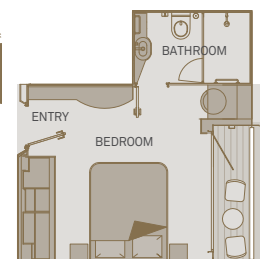

33m²/360ft²

Including Scenic Sun Lounge

RR

Royal Panorama Suite

44m²/475ft²

Including Scenic Sun Lounge

RP

Junior Suite

23m²/250ft²

Including Scenic Sun Lounge

BJ

The deckplan and cabin layout images are an indication only and may vary.