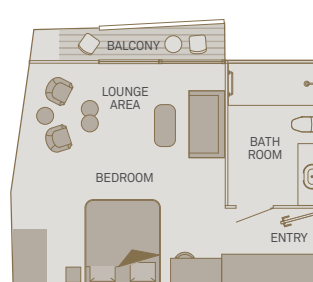

### Private Deluxe Balcony Suite

21m<sup>2</sup>/225ft<sup>2</sup>

Including Scenic Sun Lounge

PD BD

### Royal Owner's Suite

48m<sup>2</sup>/520ft<sup>2</sup>

One bedroom suite including Scenic Sun Lounge

RO

### Royal Balcony Suite

29m<sup>2</sup>/315ft<sup>2</sup>

Including Scenic Sun Lounge

R

### Royal Panorama Suite

30m<sup>2</sup>/325ft<sup>2</sup>

Including Scenic Sun Lounge

RS