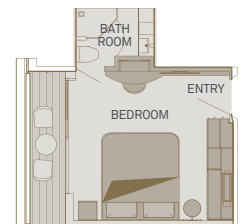

## Suite Categories

Diamond Deck		Sapphire Deck	
RS	Royal Panorama Suite	C	Balcony Suite
A	Balcony Suite	BA	Balcony Suite
PA	Balcony Suite	BS	Single Balcony Suite
PP	Balcony Suite	BB	Balcony Suite
RA	Royal Balcony Suite	BD	Deluxe Balcony Suite
R	Royal Balcony Suite	BJ	Junior Balcony Suite
RO	Royal Owner's Suite	Jewel Deck	
PD	Deluxe Balcony Suite	E	Standard Suite
RJ	Junior Balcony Suite	D	Standard Suite

### Standard Suite

15m<sup>2</sup>/160ft<sup>2</sup>

E D

### Private Balcony Suite

19m<sup>2</sup>/205ft<sup>2</sup>

Including Scenic Sun Lounge

A PA PP C BA BB

### Private Deluxe Balcony Suite

21m<sup>2</sup>/225ft<sup>2</sup>

Including Scenic Sun Lounge

PD BD