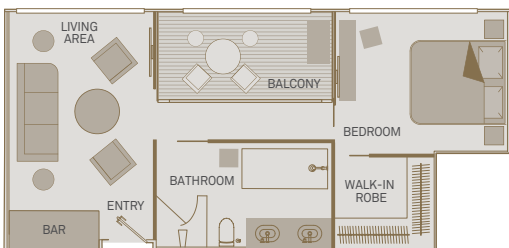

### Standard Suite

15m<sup>2</sup>/160ft<sup>2</sup>

E D

### Private Balcony Suite

19m<sup>2</sup>/205ft<sup>2</sup>

Including Scenic Sun Lounge

A PA PP C BA BB

### Private Deluxe Balcony Suite

21m<sup>2</sup>/225ft<sup>2</sup>

Including Scenic Sun Lounge

PD BD