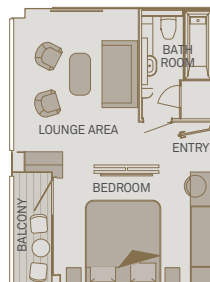

### Standard Suite

15m<sup>2</sup>/160ft<sup>2</sup>

E D

### Private Balcony Suite

19m<sup>2</sup>/205ft<sup>2</sup>

Including Scenic Sun Lounge

A PA PP C BA BB

### Private Deluxe Balcony Suite

21m<sup>2</sup>/225ft<sup>2</sup>

Including Scenic Sun Lounge

PD BD

### Royal Balcony Suite

29m<sup>2</sup>/315ft<sup>2</sup>

Including Scenic Sun Lounge

R