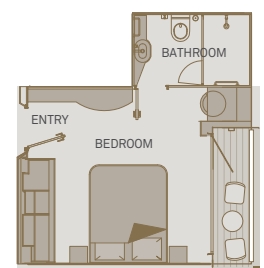

### Royal Balcony Suite

29m<sup>2</sup>/315ft<sup>2</sup>

Including Scenic Sun Lounge

R

### Royal Panorama Suite

30m<sup>2</sup>/325ft<sup>2</sup>

Including Scenic Sun Lounge

RS