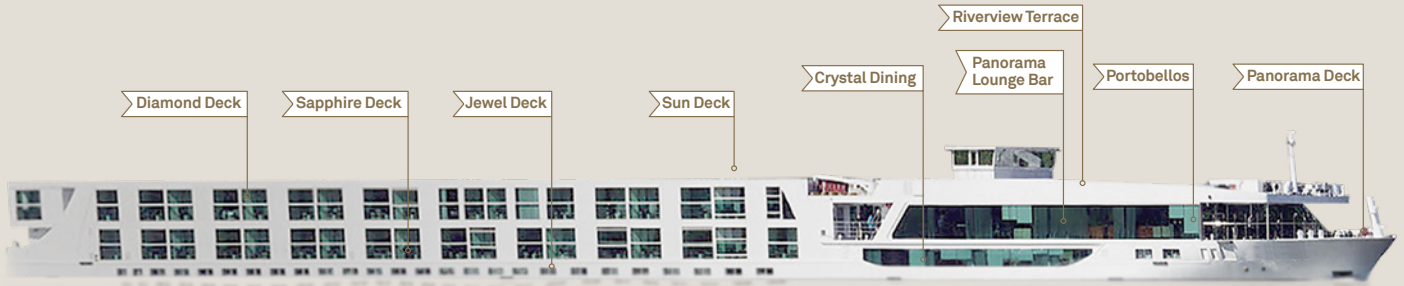

# Scenic Crystal, Jewel & Jade

Rebuilt 2019 | Built 2012/2013/2014 | Length 135 metres (443 feet) | Passengers 165 | Cabins 83 | Crew 55 | Gross tonnage 2,721

## Sun Deck

## Diamond Deck