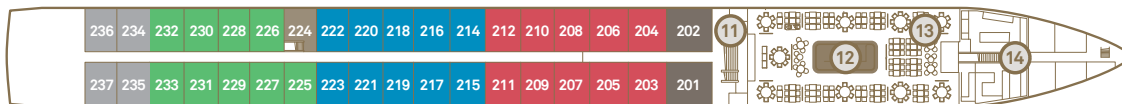

Sapphire Deck