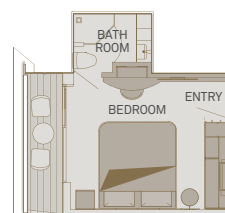

## Suite Categories

Diamond Deck		Sapphire Deck	
RS	Royal Panorama Suite	C	Balcony Suite
A	Balcony Suite	BA	Balcony Suite
PA	Balcony Suite	BS	Single Balcony Suite
PP	Balcony Suite	BB	Balcony Suite
RA	Royal Balcony Suite	BD	Deluxe Balcony Suite
R	Royal Balcony Suite	BJ	Junior Balcony Suite
RO	Royal Owner's Suite	Jewel Deck	
PD	Deluxe Balcony Suite	E	Standard Suite
RJ	Junior Balcony Suite	D	Standard Suite

### Standard Suite

15m<sup>2</sup>/160ft<sup>2</sup>

E D

### Private Balcony Suite

19m<sup>2</sup>/205ft<sup>2</sup>

Including Scenic Sun Lounge

A PA PP C BA BB