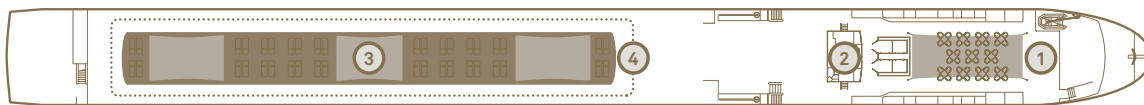

Scenic Crystal, Jewel & Jade

Rebuilt 2019 | Built 2012/2013/2014 | Length 135 metres (443 feet) | Passengers 165 | Cabins 83 | Crew 55 | Gross tonnage 2,721

Sun Deck

Diamond Deck

Sapphire Deck

Jewel Deck

Deck Plan

- 1 Riverview Terrace
- 2 Wheelhouse
- 3 Sun Deck
- 4 Walking Track
- 5 Panorama Deck
- 6 Portobellos Restaurant
- 7 River Café
- 8 Lounge & Bar
- 9 Gift Shop
- 10 Reception
- 11 Elevator
- 12 Crystal Dining
- 13 Table La Rive
- 14 Galley
- 15 Wellness Area
- 16 Fitness Centre
- 17 Salt Therapy Lounge

Suite Categories

Diamond Deck		Sapphire Deck	
RS	Royal Panorama Suite	C	Balcony Suite
A	Balcony Suite	BA	Balcony Suite
PA	Balcony Suite	BS	Single Balcony Suite
PP	Balcony Suite	BB	Balcony Suite
RA	Royal Balcony Suite	BD	Deluxe Balcony Suite
R	Royal Balcony Suite	BJ	Junior Balcony Suite
RO	Royal Owner's Suite	Jewel Deck	
PD	Deluxe Balcony Suite	E	Standard Suite
RJ	Junior Balcony Suite	D	Standard Suite

Standard Suite

15m²/160ft²

E D

Private Balcony Suite

19m²/205ft²

Including Scenic Sun Lounge

A PA PP C BA BB

Private Deluxe Balcony Suite

21m²/225ft²

Including Scenic Sun Lounge

PD BD

Royal Owner's Suite

48m²/520ft²

One bedroom suite including Scenic Sun Lounge

RO

Royal Balcony Suite

29m²/315ft²

Including Scenic Sun Lounge

R

Royal Panorama Suite

30m²/325ft²

Including Scenic Sun Lounge

RS

Junior Balcony Suite

23m²/250ft²

Including Scenic Sun Lounge

RJ BJ