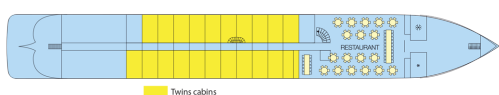

MS Beethoven

4 anchors - Rhine and Danube - 90 cabins

MS Beethoven

MS Beethoven sails on the Danube and Rhine.

Interior design

Cabins

- Middle Deck 1 double bed 13 m²
- Upper Deck 2 beds - disabled person 16 m²
- Middle deck 2 adjustable twin beds 13 m²
- Main Deck 1 double bed 13 m²
- Main deck 2 adjustable twin beds 13 m²
- Upper Deck 1 double bed 13 m²
- Upper deck 2 adjustable twin beds 13 m²

Decks and technical details

MAIN DECK 21 cabines

MIDDLE DECK 27 cabines

UPPER DECK 42 cabines

Number of cabin decks : 3

Number of cabins : 90

Width : 11.40

Year Built : 2004

Year Renovated : 2010

Guest capacity : 180

Length : 110

Number of crew members : 25

Elevators

Cabin for Mobility Impaired

Cabins outside

SUN DECK