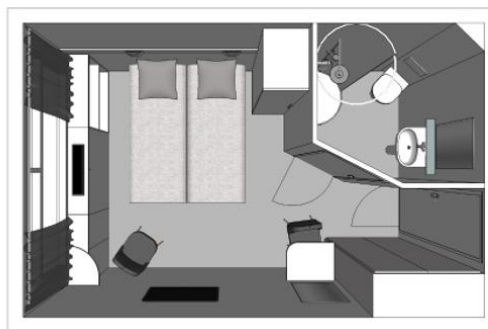

MS Beethoven

4 anchors - Rhine and Danube - 90 cabins

MS Beethoven

MS Beethoven sails on the Danube and Rhine.

Interior design

Cabins

- Middle Deck 1 double bed 13 m²
- Upper Deck 2 beds - disabled person 16 m²
- Middle deck 2 adjustable twin beds 13 m²
- Main Deck 1 double bed 13 m²
- Main deck 2 adjustable twin beds 13 m²
- Upper Deck 1 double bed 13 m²
- Upper deck 2 adjustable twin beds 13 m²

Cabins equipments

- TV
- Telephone (for internal calls only)
- Bathroom with shower and toilet
- Towels
- Safe
- Independent air-conditioning
- Electricity 220V
- Wi-Fi

Please note that there is no laundry service on board the ship.