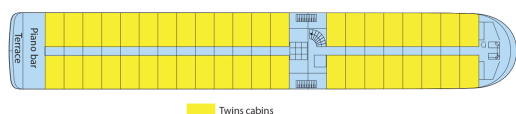

MS Beethoven

4 anchors - Rhine and Danube - 90 cabins

MS Beethoven

MS Beethoven sails on the Danube and Rhine.

Interior design

Cabins

- Middle Deck 1 double bed 13 m²
- Upper Deck 2 beds - disabled person 16 m²
- Middle deck 2 adjustable twin beds 13 m²
- Main Deck 1 double bed 13 m²
- Main deck 2 adjustable twin beds 13 m²
- Upper Deck 1 double bed 13 m²
- Upper deck 2 adjustable twin beds 13 m²

Decks and technical details

MAIN DECK 21 cabines

MIDDLE DECK 27 cabines

UPPER DECK 42 cabines

Number of cabin decks : 3

Number of cabins : 90

Width : 11.40

Year Built : 2004

Year Renovated : 2010

Guest capacity : 180

Length : 110

Number of crew members : 25

Elevators

Cabin for Mobility Impaired

Cabins outside

SUN DECK

MAIN DECK : RESTAURANT

MIDDLE DECK : RECEPTION DESK - LOUNGE BAR WITH DANCEFLOOR

UPPER DECK : PIANORAMABAR - TERRACE - LIBRARY

SUN DECK : FITNESS - SUN DECK