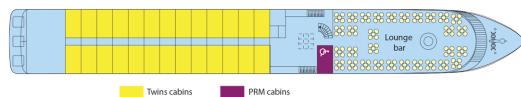

MS Beethoven

4 anchors - Rhine and Danube - 90 cabins

MS Beethoven

MS Beethoven sails on the Danube and Rhine.

Interior design

Cabins

- Middle Deck 1 double bed 13 m²
- Upper Deck 2 beds - disabled person 16 m²
- Middle deck 2 adjustable twin beds 13 m²
- Main Deck 1 double bed 13 m²
- Main deck 2 adjustable twin beds 13 m²
- Upper Deck 1 double bed 13 m²
- Upper deck 2 adjustable twin beds 13 m²

Decks and technical details

MAIN DECK 21 cabines

MIDDLE DECK 27 cabines

UPPER DECK 42 cabines

Number of cabin decks : 3

Number of cabins : 90

Width : 11.40

Year Built : 2004

Year Renovated : 2010

Guest capacity : 180

Length : 110

Number of crew members : 25

Elevators

Cabin for Mobility Impaired

Cabins outside

SUN DECK