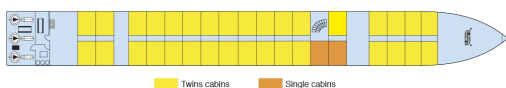

MS Douce France

5 anchors - Rhine - 55 cabins

MS Douce France

The MS Douce France sails on the Rhine.

Interior design

Cabins

- MAIN DECK 1 DOUBLE BED 16 m²
- Main deck 1 single bed 9 m²
- Main deck 2 adjustable twin beds 14 m²
- Upper Deck 1 double bed - disabled person 14 m²
- Upper deck 1 single bed 9 m²
- Upper deck 2 adjustable twin beds 14 m²
- Upper deck suite 3 beds 23 m²

Decks and technical details

MAIN DECK 35 cabins

Number of cabin decks : 2

Number of cabins : 55

Width : 11.40

Year Built : 1997

Year Renovated : 2017

Guest capacity : 106

Length : 110

Cabins outside

UPPER DECK 20 cabins

SUN DECK

UPPER DECK : RESTAURANT - RECEPTION DESK - LOUNGE BAR WITH DANCEFLOOR

SUN DECK : FITNESS - SUN DECK