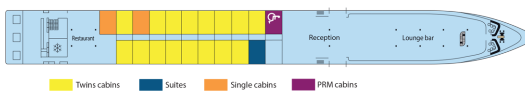

Decks and technical details

MAIN DECK 35 cabins

Number of cabin decks : 2

Number of cabins : 55

Width : 11.40

Year Built : 1997

Year Renovated : 2017

Guest capacity : 106

Length : 110

Cabins outside

UPPER DECK 20 cabins

SUN DECK

UPPER DECK : RESTAURANT - RECEPTION DESK - LOUNGE BAR WITH DANCEFLOOR

SUN DECK : FITNESS - SUN DECK