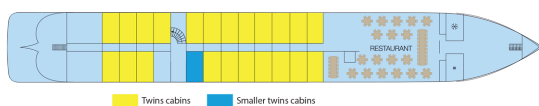

Interior design

Cabins

- Middle Deck 1 double bed 11 m²
- Middle Deck 1 double bed - disabled person 14 m²
- Middle deck 2 adjustable twin beds 13 m²
- Main Deck 2 beds 10 m²
- Main deck 2 adjustable twin beds 13 m²
- Upper Deck 1 double bed 11 m²
- Upper deck 2 adjustable twin beds 13 m²

Decks and technical details

MAIN DECK 21 cabins

Year Renovated : 2010
Number of cabin decks : 3
Width : 11.40
Guest capacity : 176
Year Built : 2005
Number of cabins : 88
Length : 110
Cabin for Mobility Impaired
Elevators
Cabins outside