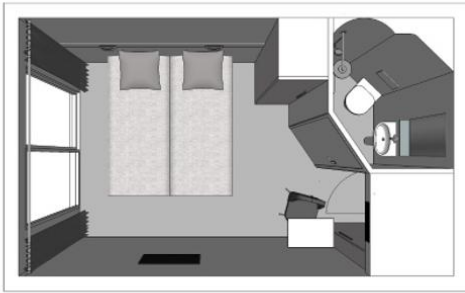

Interior design

Cabins

- Middle Deck 1 double bed 11 m²
- Middle Deck 1 double bed - disabled person 14 m²
- Middle deck 2 adjustable twin beds 13 m²
- Main Deck 2 beds 10 m²
- Main deck 2 adjustable twin beds 13 m²
- Upper Deck 1 double bed 11 m²
- Upper deck 2 adjustable twin beds 13 m²

Cabins equipments

- TV
- Telephone (for internal calls only)
- Bathroom with shower and toilet
- Towels
- Safe
- Independent air-conditioning
- Electricity 220V
- Wi-Fi

Please note that there is no laundry service on board the ship.

Decks and technical details

MAIN DECK 21 cabins

Year Renovated : 2010
Number of cabin decks : 3
Width : 11.40
Guest capacity : 176
Year Built : 2005
Number of cabins : 88
Length : 110
Cabin for Mobility Impaired
Elevators
Cabins outside