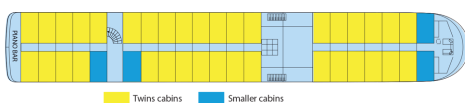

Interior design

Cabins

- Middle Deck 1 double bed 11 m²
- Middle Deck 1 double bed - disabled person 14 m²
- Middle deck 2 adjustable twin beds 13 m²
- Main Deck 2 beds 10 m²
- Main deck 2 adjustable twin beds 13 m²
- Upper Deck 1 double bed 11 m²
- Upper deck 2 adjustable twin beds 13 m²

Decks and technical details

MAIN DECK 21 cabins

Year Renovated : 2010
Number of cabin decks : 3
Width : 11.40
Guest capacity : 176
Year Built : 2005
Number of cabins : 88
Length : 110
Cabin for Mobility Impaired
Elevators
Cabins outside

MIDDLE DECK 27 cabins

UPPER DECK 40 cabins

SUN DECK

MAIN DECK : RESTAURANT

MIDDLE DECK : RECEPTION DESK - LOUNGE BAR WITH DANCEFLOOR

UPPER DECK : PIANORAMABAR - TERRACE

SUN DECK : FITNESS - SUN DECK