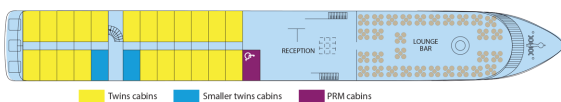

MIDDLE DECK 27 cabins