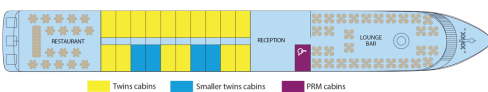

MS Vivaldi

5 anchors - Danube - 88 cabins

MS Vivaldi

The MS Vivaldi sails on the Danube.

Interior design

Cabins

- Middle Deck 1 double bed 10 m²
- Middle Deck 2 beds - disabled person 9 m²
- Middle deck 2 adjustable twin beds 10 m²
- Main Deck 1 double bed 10 m²
- Main deck 2 adjustable twin beds 10 m²
- Upper Deck 1 double bed 10 m²
- Upper deck 2 adjustable twin beds 10 m²

Decks and technical details

MAIN DECK 26 cabins

Number of cabin decks : 3

Year Built : 2009

Guest capacity : 176

Length : 110

Number of cabins : 88

Width : 11.40

Cabins outside

Elevators

Cabin for Mobility Impaired

MIDDLE DECK 21 cabins

UPPER DECK 41 cabins

SUN DECK

MIDDLE DECK : RESTAURANT - RECEPTION DESK - LOUNGE BAR WITH DANCEFLOOR

UPPER DECK : PIANORAMABAR - TERRACE