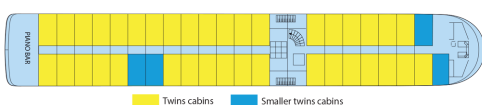

MS Vivaldi

5 anchors - Danube - 88 cabins

MS Vivaldi

The MS Vivaldi sails on the Danube.

Interior design

Cabins

- Middle Deck 1 double bed 10 m²
- Middle Deck 2 beds - disabled person 9 m²
- Middle deck 2 adjustable twin beds 10 m²
- Main Deck 1 double bed 10 m²
- Main deck 2 adjustable twin beds 10 m²
- Upper Deck 1 double bed 10 m²
- Upper deck 2 adjustable twin beds 10 m²

Decks and technical details

MAIN DECK 26 cabins

Number of cabin decks : 3

Year Built : 2009

Guest capacity : 176

Length : 110

Number of cabins : 88

Width : 11.40

Cabins outside

Elevators

Cabin for Mobility Impaired

MIDDLE DECK 21 cabins

UPPER DECK 41 cabins

SUN DECK

MIDDLE DECK : RESTAURANT - RECEPTION DESK - LOUNGE BAR WITH DANCEFLOOR

UPPER DECK : PIANORAMABAR - TERRACE