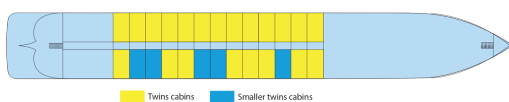

MS Vivaldi

5 anchors - Danube - 88 cabins

MS Vivaldi

The MS Vivaldi sails on the Danube.

Interior design

Cabins

- Middle Deck 1 double bed 10 m²
- Middle Deck 2 beds - disabled person 9 m²
- Middle deck 2 adjustable twin beds 10 m²
- Main Deck 1 double bed 10 m²
- Main deck 2 adjustable twin beds 10 m²
- Upper Deck 1 double bed 10 m²
- Upper deck 2 adjustable twin beds 10 m²

Decks and technical details

MAIN DECK 26 cabins

Number of cabin decks : 3

Year Built : 2009

Guest capacity : 176

Length : 110

Number of cabins : 88

Width : 11.40