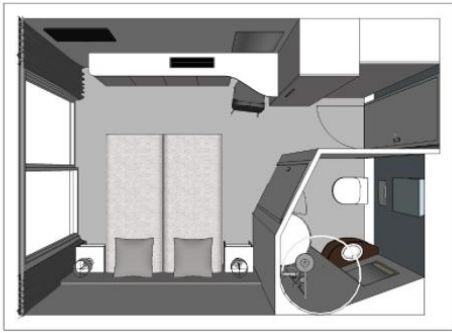

MS Vivaldi

5 anchors - Danube - 88 cabins

MS Vivaldi

The MS Vivaldi sails on the Danube.

Interior design

Cabins

- Middle Deck 1 double bed 10 m²
- Middle Deck 2 beds - disabled person 9 m²
- Middle deck 2 adjustable twin beds 10 m²
- Main Deck 1 double bed 10 m²
- Main deck 2 adjustable twin beds 10 m²
- Upper Deck 1 double bed 10 m²
- Upper deck 2 adjustable twin beds 10 m²

Cabins equipments

- TV
- Telephone (for internal calls only)
- Bathroom with shower and toilet
- Towels
- Safe
- Independent air-conditioning
- Electricity 220V
- Wi-Fi

Please note that there is no laundry service on board the ship.

Decks and technical details

MAIN DECK 26 cabins

Number of cabin decks : 3

Year Built : 2009

Guest capacity : 176

Length : 110

Number of cabins : 88

Width : 11.40