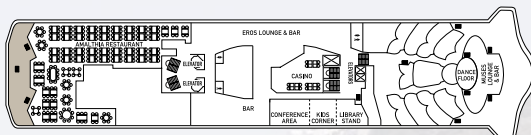

## SYMBOL LEGEND

- none 2 lower beds
- 1 lower bed + 1 upper bed
- ▲ 2 lower beds + 1 upper bed
- 2 lower beds + 2 upper beds
- ★ 2 lower beds + sofa
- ★ 2 lower beds + 2 upper beds + sofa
- \* Suitable for wheelchair
- ◁ ▷ Connected Stateroom
- Stateroom with bathtub
- ◡ Stateroom with portholes
- ◐ Stateroom with obstructed view

DECK 10

DECK 9

DECK 8

DECK 7

DECK 6

DECK 5

DECK 4

DECK 3