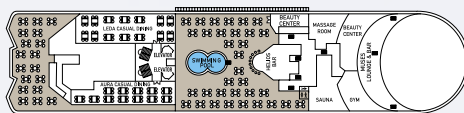

CELESTYAL CRYSTAL

SYMBOL LEGEND

- none 2 lower beds
- 1 lower bed + 1 upper bed
- ▲ 2 lower beds + 1 upper bed
- 2 lower beds + 2 upper beds
- ★ 2 lower beds + sofa
- ★ 2 lower beds + 2 upper beds + sofa
- Suitable for wheelchair
- ◁ ▷ Connected Stateroom
- Stateroom with bathtub
- ◡ Stateroom with portholes
- ◐ Stateroom with obstructed view

DECK 10

DECK 9

DECK 8

DECK 7

DECK 6

DECK 5

DECK 4

DECK 3

DECK 2

PLACES TO HAVE A GOOD MEAL

- **Deck 9** Leda Casual Dining - Aura Casual Dining
- **Deck 8** Amalthia Restaurant
- **Deck 5** Olympus Restaurant

PLACES TO HAVE FUN

- **Deck 10** Horizons Lounge & Bar
- **Deck 9** Helios Bar
- **Deck 8** Muses Lounge & Bar - Casino - Eros Lounge & Bar
- **Deck 5** Thalassa Bar

PLACES TO TREAT YOURSELF

- **Deck 9** Beauty Center - Gym - Sauna - Swimming Pool
- **Deck 8** Conference Area - Kids Corner - Library Stand
- **Deck 5** Photo Shop - Duty Free Shops - Agora Shop - Shore Excursions - Reception - Jacuzzi
- **Deck 4** Medical Center

YOUR SHIP

- 1,200 passengers in 480 staterooms, 53 with private balcony
- All staterooms are equipped with telephone, hairdryers, safety deposit boxes & TV
- Minibar in all suites
- Fully air-conditioned, stabilizers, WiFi and doctor on board

Length 162 m **Tonnage** 25,611 grt
Flag Malta

Deck plans and stateroom layouts are given purely as a guide. Size and layout may vary within the same category.