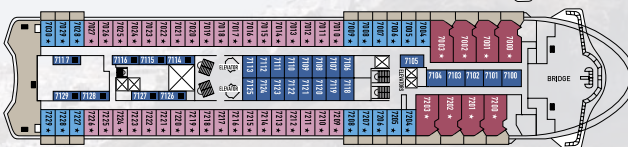

## SYMBOL LEGEND

- none 2 lower beds
- 1 lower bed + 1 upper bed
- ▲ 2 lower beds + 1 upper bed
- 2 lower beds + 2 upper beds
- ★ 2 lower beds + sofa
- ★ 2 lower beds + 2 upper beds + sofa
- \* Suitable for wheelchair
- ◁ ▷ Connected Stateroom
- Stateroom with bathtub
- ◡ Stateroom with portholes
- ◐ Stateroom with obstructed view

DECK 10

DECK 9

DECK 8

DECK 7

DECK 6

DECK 5

DECK 4

DECK 3

**Length** 162 m **Tonnage** 25,611 grt  
**Flag** Malta

Deck plans and stateroom layouts are given purely as a guide. Size and layout may vary within the same category.

CATEGORY	DECK	DESCRIPTION	# OF STATEROOMS
INSIDE STATEROOM			
IA	3	2 lower beds, 3rd/4th berth, bathroom with shower	31
IB	4/5	2 lower beds, 3rd/4th berth, bathroom with shower	64
IC	6/7	2 lower beds, 3rd/4th berth, bathroom with shower	68
OUTSIDE STATEROOM			
XA	2	2 lower beds, 3rd/4th berth, bathroom with shower	21
XBO	6	2 lower beds, 3rd/4th berth, bathroom with shower (obstructed view)	38
XB	3/5/6	2 lower beds, bathroom with shower	33
XC	3/4	2 lower beds, 3rd/4th berth, 1 sofa bed, bathroom with shower	126
XD	6/7	2 lower beds, 3rd/4th berth, 1 sofa bed, bathroom with shower	40
SUITES			
SBJ Junior Balcony Suite	6/7	2 lower beds, 1 sofa bed, bathroom with shower (balcony)	43
S Suite	6	2 lower beds, 1 sofa bed, bathroom with shower	6
SB Balcony Suite	7	2 lower beds, 1 sofa bed, bathroom with shower (balcony)	8
SG Grand Suite	6	2 lower beds, 1 sofa bed, bathroom with bathtub and shower (large balcony with private whirlpool bath)	2