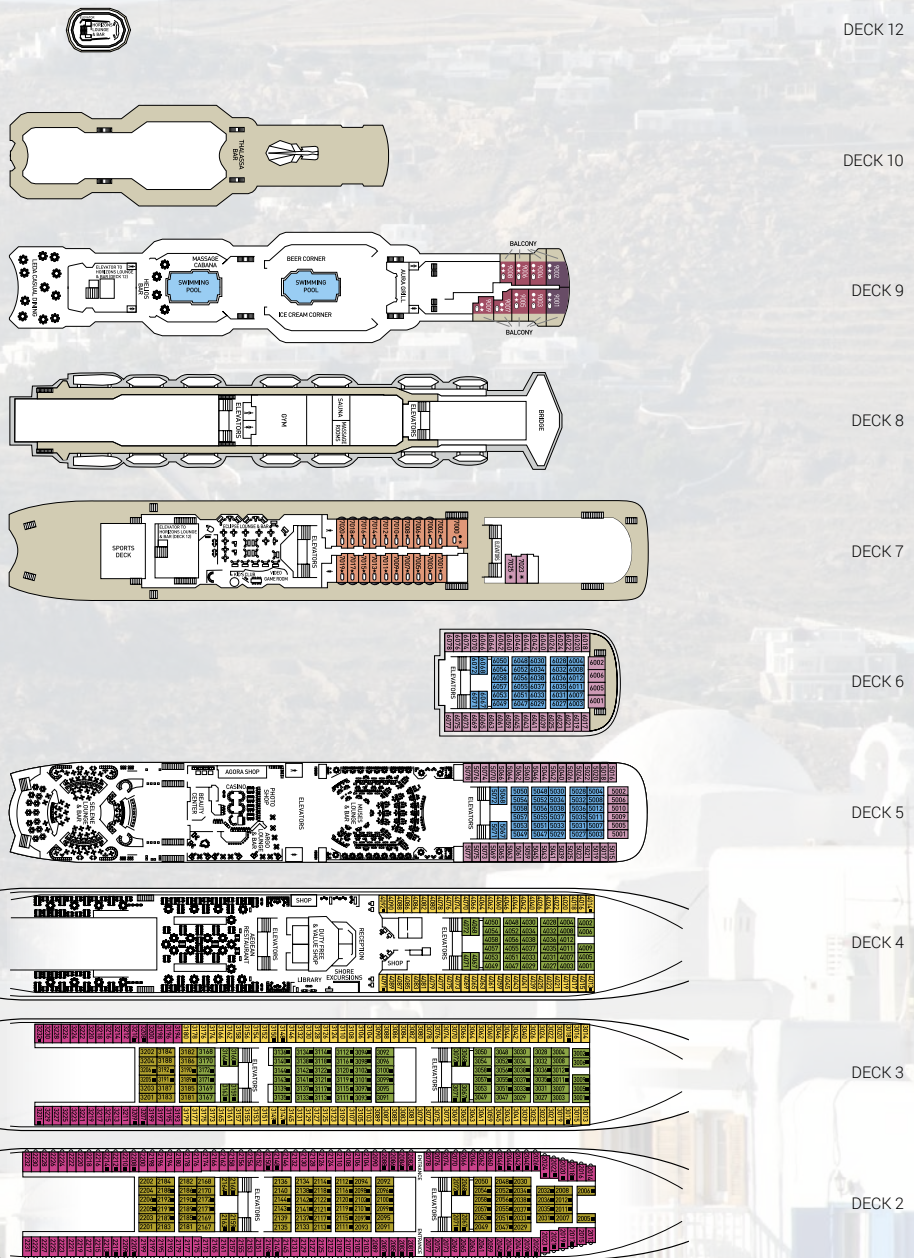

CELESTYAL OLYMPIA

SYMBOL LEGEND

- none
- 2 lower bed
- 2 lower beds + 2 upper beds
- ★ Sofa bed
- ●■★ Double bed + sofa + stateroom with bathtub
- Suitable for wheelchair
- Stateroom with bathtub
- ▲ Stateroom with obstructed view

PLACES TO HAVE A GOOD MEAL

- **Deck 9** Aura Grill - Leda Casual Dining
- **Deck 4** Aegean Restaurant

PLACES TO HAVE FUN

- **Deck 12** Horizons Lounge & Bar
- **Deck 10** Thalassa Bar
- **Deck 9** Helios Bar
- **Deck 7** Eclipse Lounge & Bar - Sports Deck
- **Deck 5** Muses Lounge & Bar - Argo Lounge & Bar - Casino - Selene Lounge & Bar

PLACES TO TREAT YOURSELF

- **Deck 9** Swimming Pools - Massage Cabana
- **Deck 8** Sauna - Massage Rooms - Gym
- **Deck 7** Kid's Club - Video Game Room
- **Deck 5** Photo Shop - Agora Shop - Beauty Center
- **Deck 4** Reception - Shore Excursions - Library - Duty Free Shop
- **Deck 1** Medical Center

YOUR SHIP

- 1,664 passengers in 724 staterooms, 9 with private balcony
- Minibar in all suites
- Fully air-conditioned, stabilizers, WiFi and doctor on board

Length 214.88 m **Tonnage** 37,584 grt
Flag Malta

Deck plans and stateroom layouts are given purely as a guide. Size and layout may vary within the same category. Some staterooms in SJ category might have partially obstructed view.

CATEGORY	DECK	DESCRIPTION	# OF STATEROOMS
INSIDE STATEROOM			
IA	2/3	2 lower beds, 3rd/4th berth, bathroom with shower	114
IB	3/4	2 lower beds, 3rd/4th berth, bathroom with shower	124
IC	5/6	2 lower beds, bathroom with shower	68
OUTSIDE STATEROOM			
XA	2/3	2 lower beds, 3rd/4th berth, bathroom with shower	160
XB	3/4	2 lower beds, 3rd/4th berth, bathroom with shower	146
XC	5/6	2 lower beds, bathroom with shower	82
SUITES			
SJ	7	Double bed, sofa bed, bathroom with bathtub	21
SB	9	Double bed, sofa bed, bathroom with bathtub, balcony	7
SG	9	Double bed, sofa bed, bathroom with bathtub and shower, balcony	2